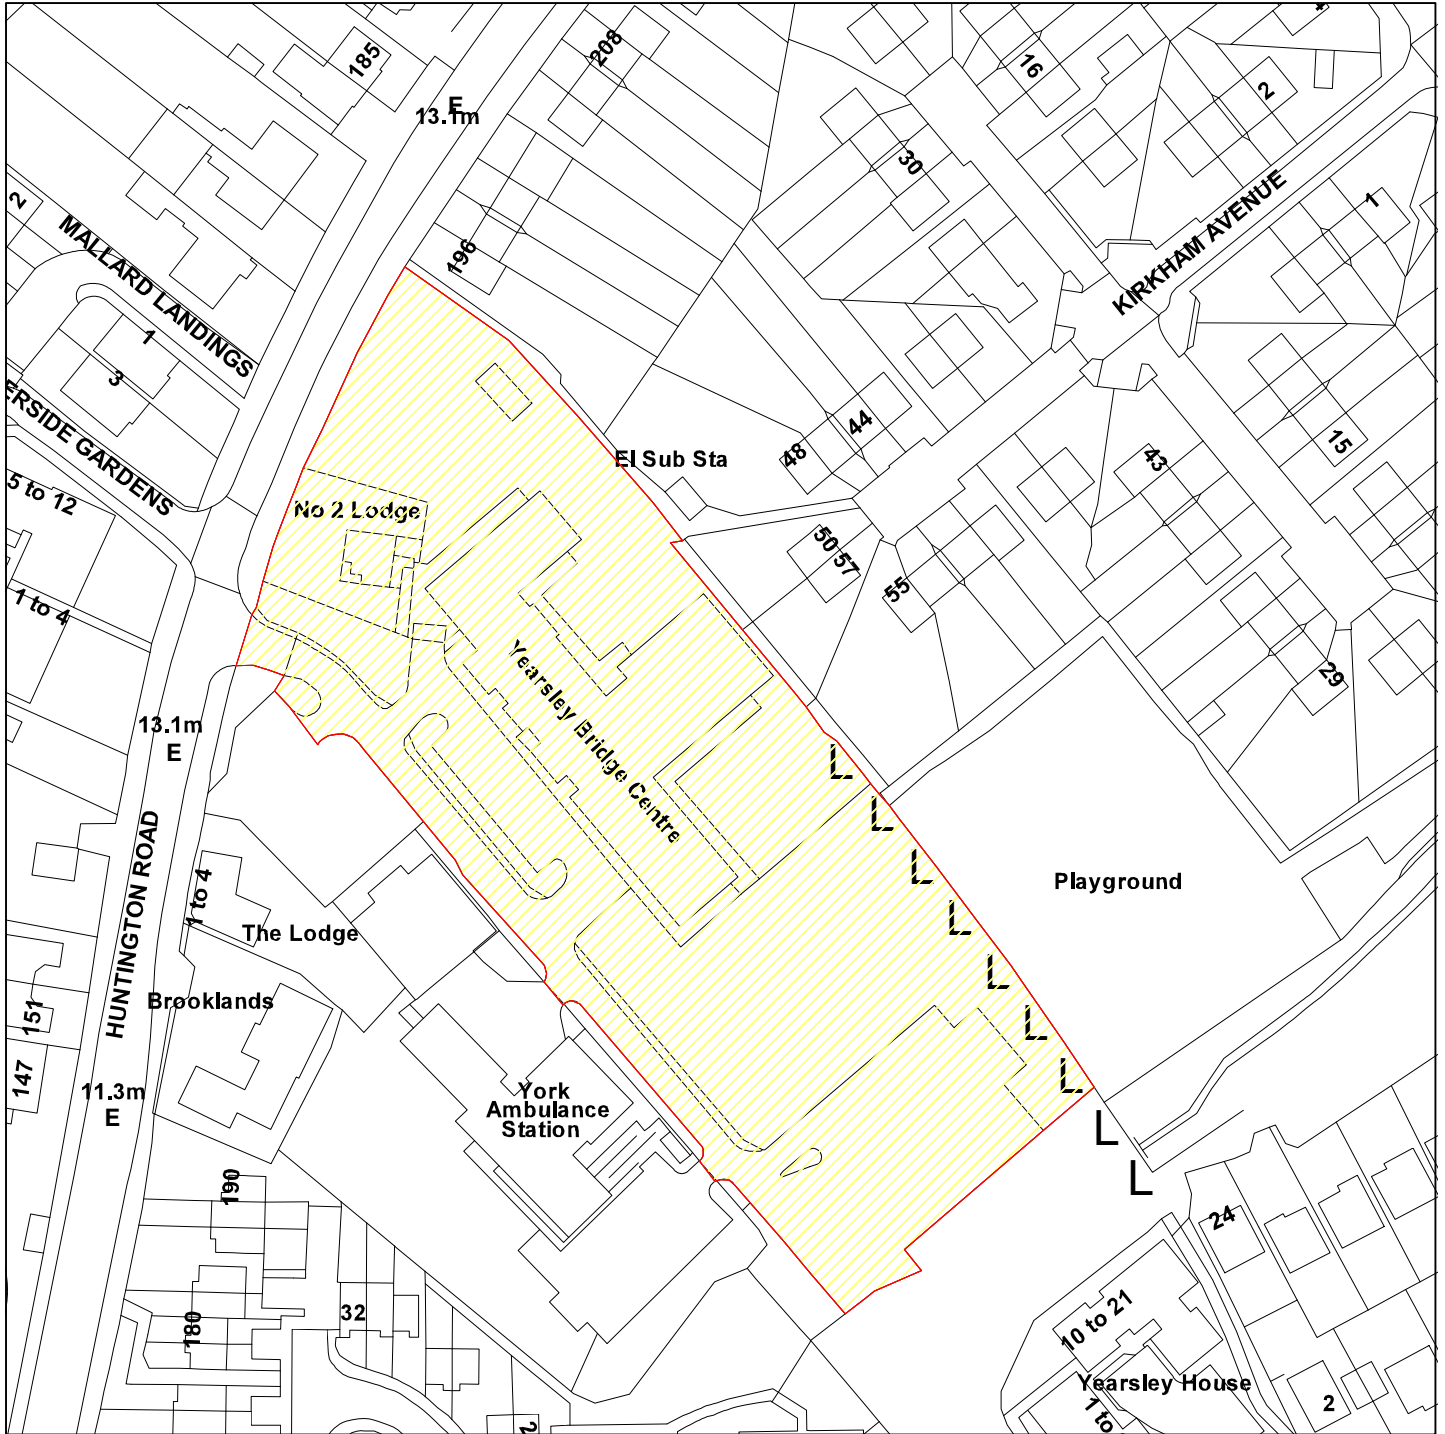

11/03269/FULM

Yearsley Bridge Adult Training Centre

GIS by ESRI (UK)

Scale : 1:1250

Reproduced from the Ordnance Survey map with the permission of the Controller of Her Majesty's Stationery Office © Crown Copyright 2000.

Unauthorised reproduction infringes Crown Copyright and may lead to prosecution or civil proceedings.

Organisation	City of York Council
Department	Planning and Sustainable Development
Comments	
Date	23 April 2012
SLA Number	Not Set